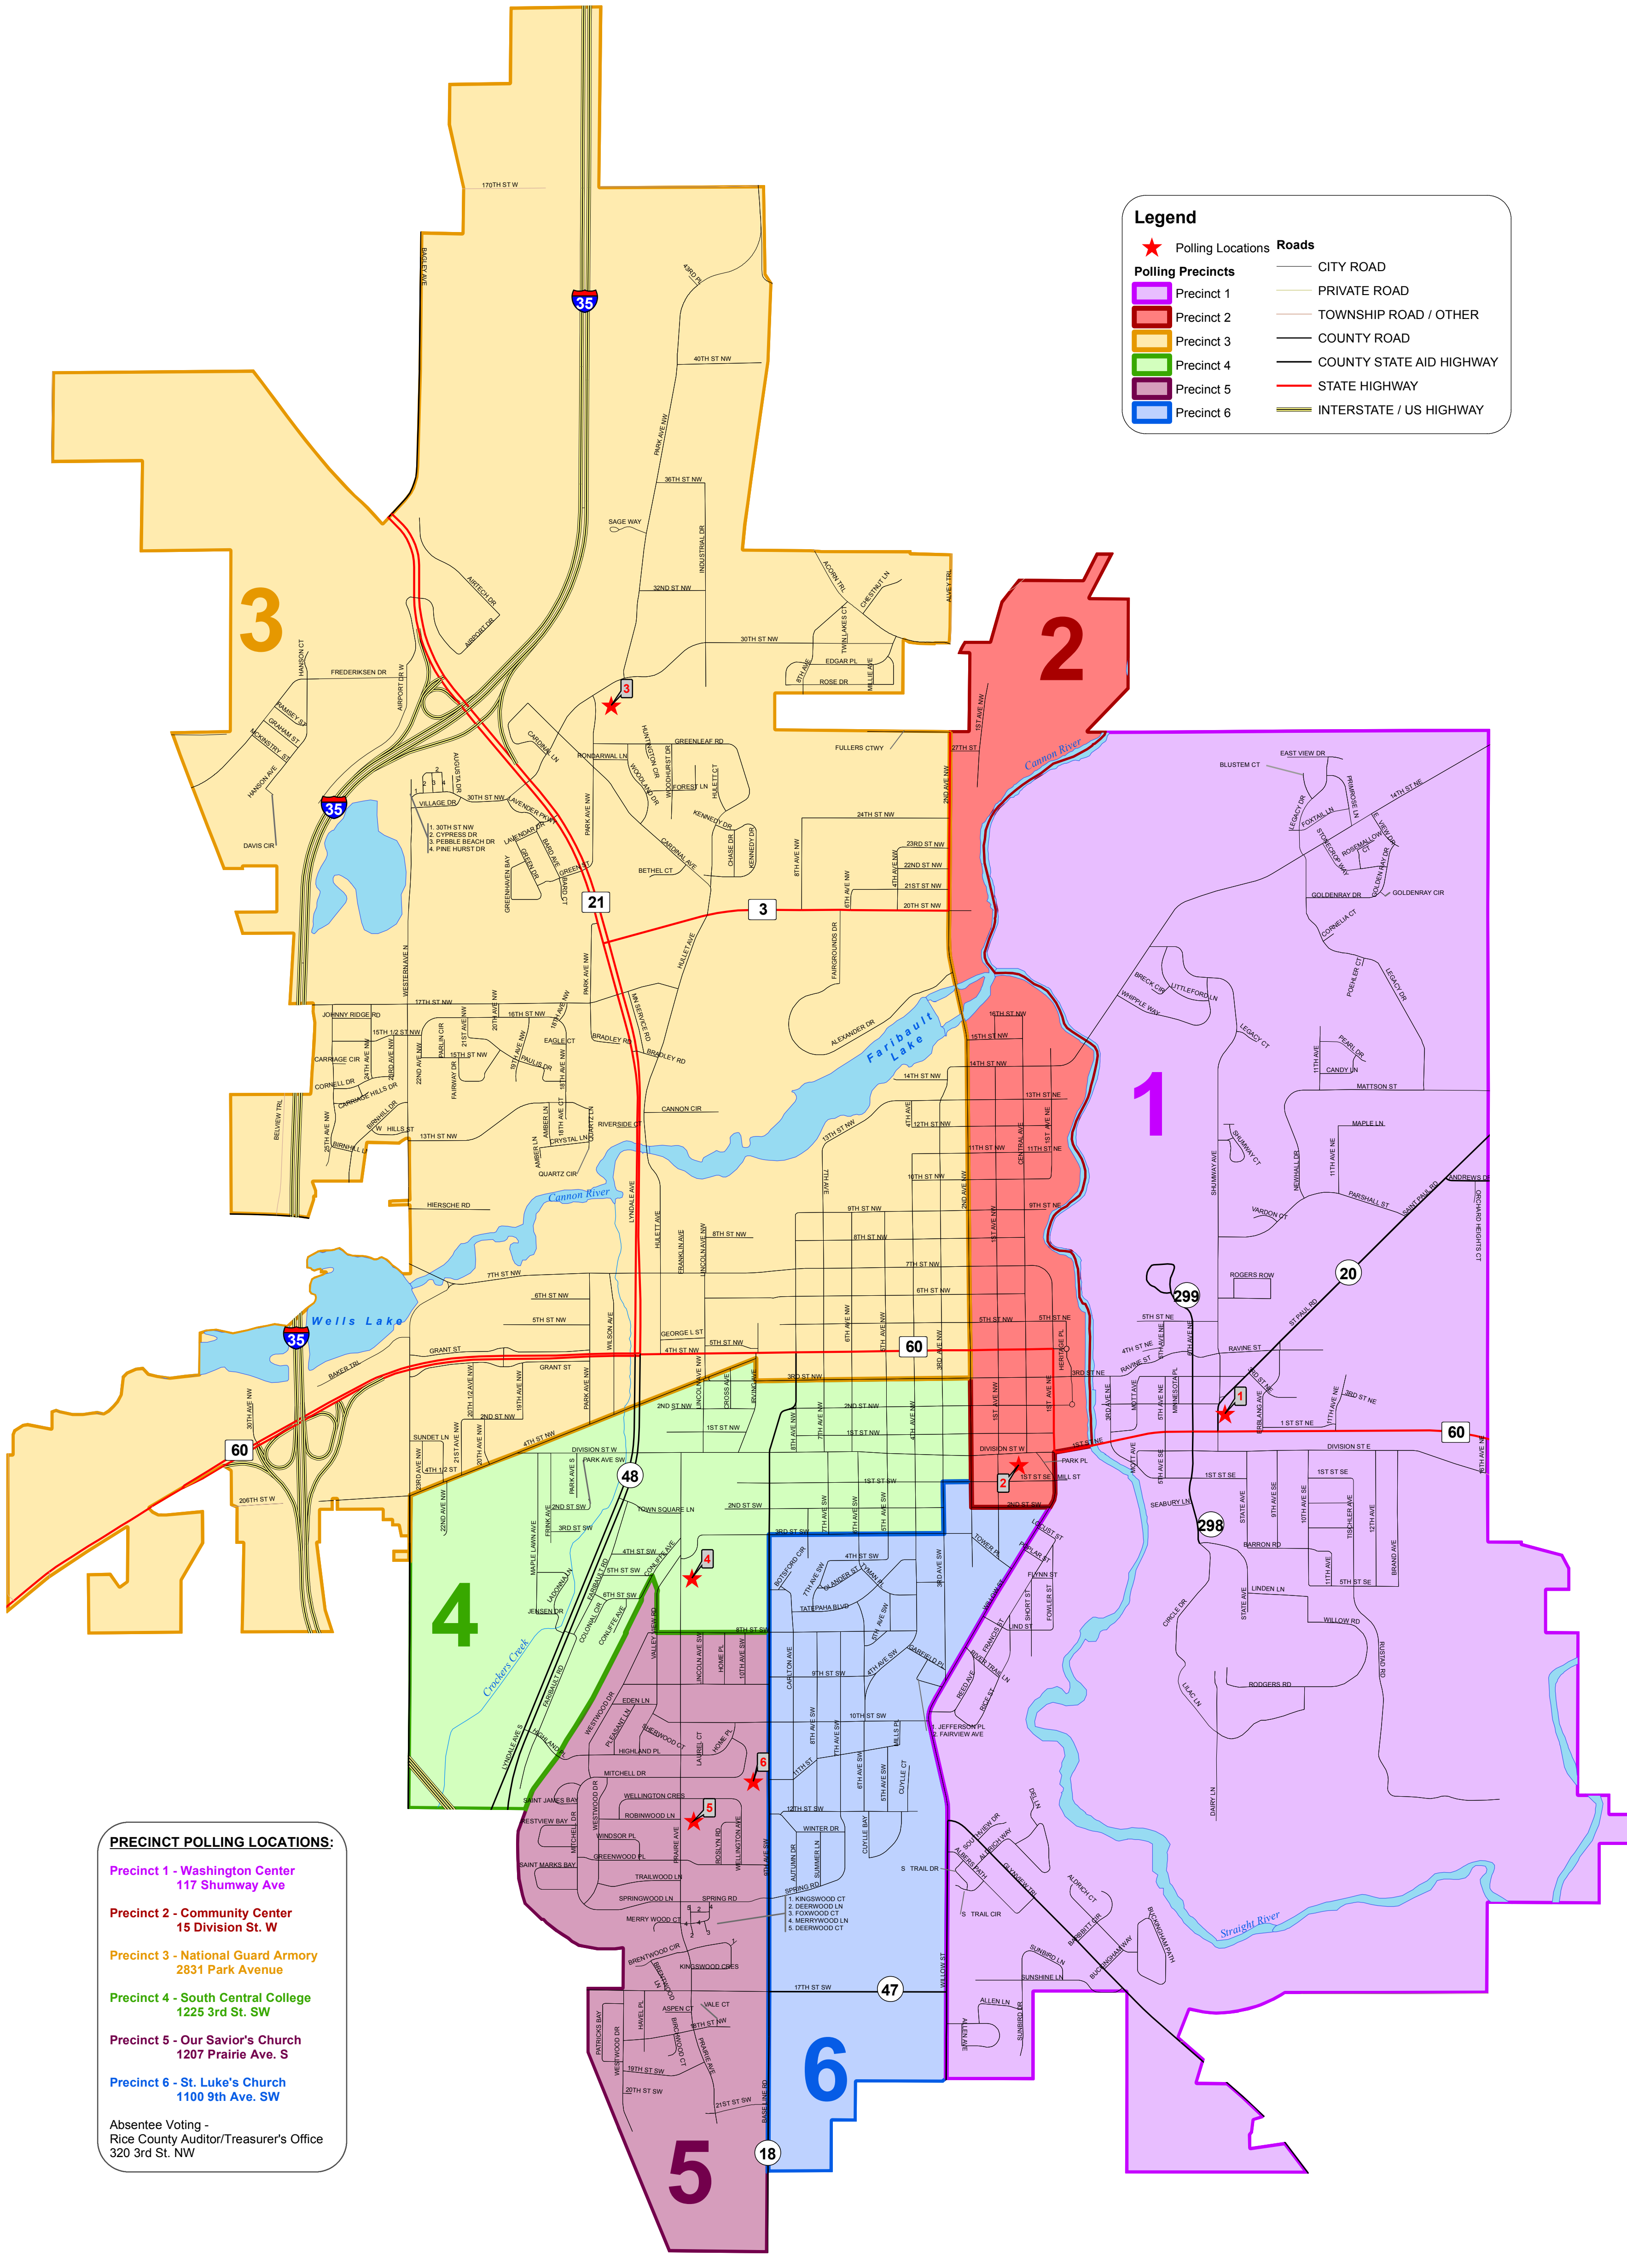

# City of Faribault: Polling Precincts

**Legend**

★ Polling Locations

**Polling Precincts**

- Precinct 1
- Precinct 2
- Precinct 3
- Precinct 4
- Precinct 5
- Precinct 6

**Roads**

- CITY ROAD
- PRIVATE ROAD
- TOWNSHIP ROAD / OTHER
- COUNTY ROAD
- COUNTY STATE AID HIGHWAY
- STATE HIGHWAY
- INTERSTATE / US HIGHWAY

**PRECINCT POLLING LOCATIONS:**

- Precinct 1 - Washington Center  
117 Shumway Ave
- Precinct 2 - Community Center  
15 Division St. W
- Precinct 3 - National Guard Armory  
2831 Park Avenue
- Precinct 4 - South Central College  
1225 3rd St. SW
- Precinct 5 - Our Savior's Church  
1207 Prairie Ave. S
- Precinct 6 - St. Luke's Church  
1100 9th Ave. SW

Absentee Voting -  
Rice County Auditor/Treasurer's Office  
320 3rd St. NW