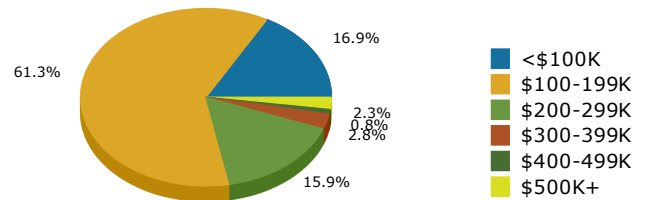

2015 Population by Race

2015 Population by Age

Households

2015 Home Value

2015-2020 Annual Growth Rate

Household Income

Source: U.S. Census Bureau, Census 2010 Summary File 1. Esri forecasts for 2015 and 2020.