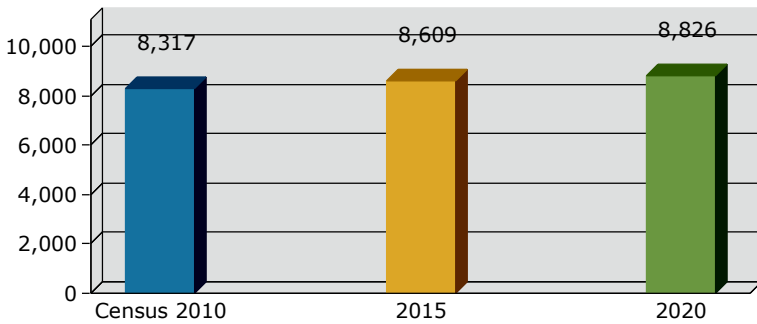

2015 Population by Race

2015 Population by Age

Households

2015 Home Value

2015-2020 Annual Growth Rate

Household Income

Source: U.S. Census Bureau, Census 2010 Summary File 1. Esri forecasts for 2015 and 2020.