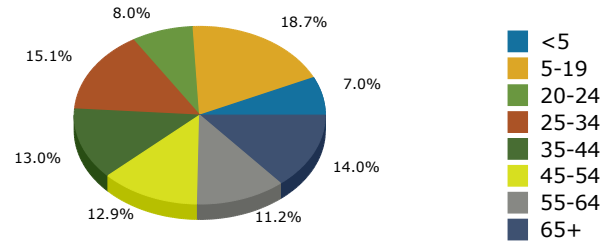

2015 Population by Race

2015 Population by Age

Households

2015 Home Value

2015-2020 Annual Growth Rate

Household Income

Source: U.S. Census Bureau, Census 2010 Summary File 1. Esri forecasts for 2015 and 2020.