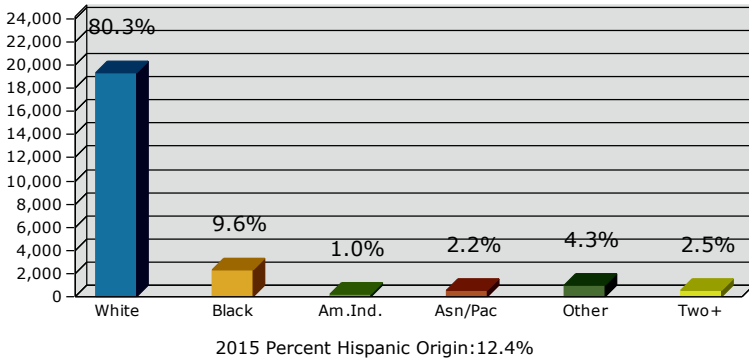

2015 Population by Race

2015 Population by Age

Households

2015 Home Value

2015-2020 Annual Growth Rate

Household Income

Source: U.S. Census Bureau, Census 2010 Summary File 1. Esri forecasts for 2015 and 2020.